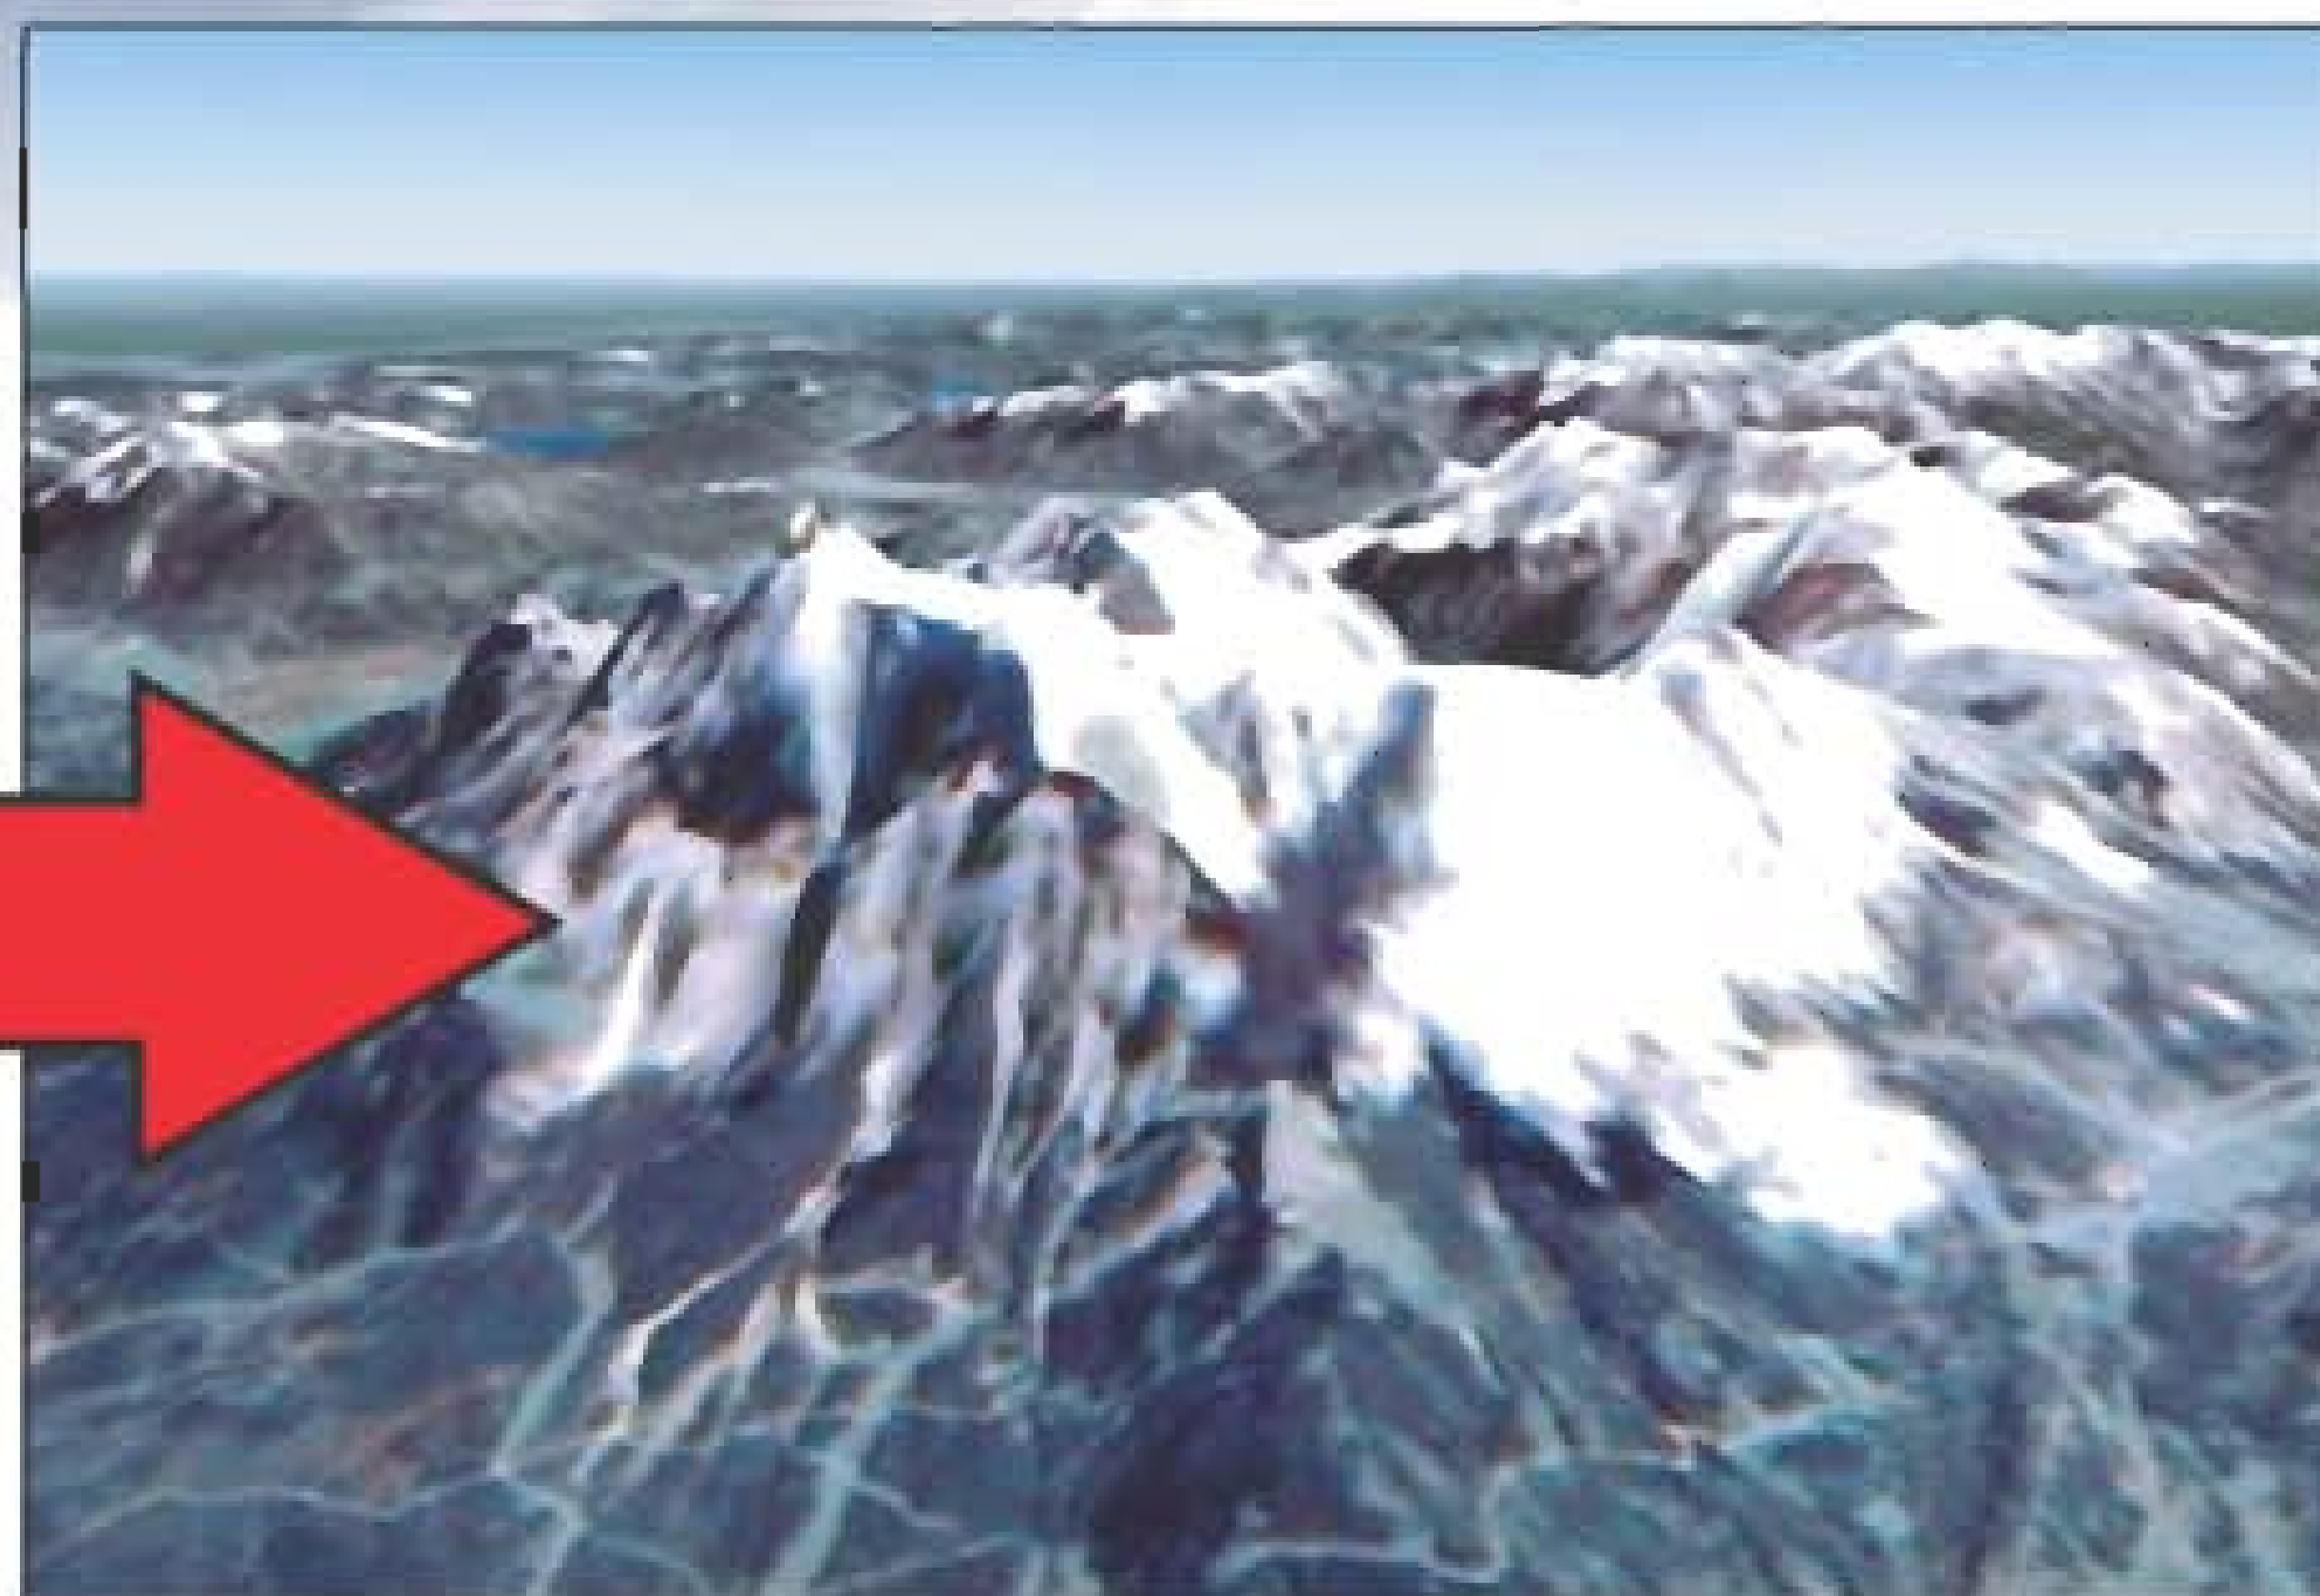

Standard without GIGA Scenery

with GIGA Scenery Zugspitze

GIGA Bodensee

GIGA Mosel

GIGA near Innsbruck

GIGA Garmisch

GIGA Alps: Switzerland

GIGA Alps: Austria

GIGA Salzburg

The first Satellite scenery add-on for Microsoft Flight Simulator 2004-2002, covering all of Germany, in several separate products for NORTH and SOUTH Germany. Enjoy endless hours of discovery flights all over Germany from the North- or Baltic sea to the Alps, along the Rhine, Danube, Elbe or Inn valley. Discover this beautiful country with this incredible new Satellite scenery upgrade while viewing the scenery below in realistic full detail: roads, rivers, cities, lakes, mountains or even the beautiful snow covered Alps and Zugspitze are all exactly where you would also find them in the real world.

This is the largest real german scenery ever developed by APOLLO for Flight Simulator, covering over 100.000 square kilometers. The new enhanced 80 meter-resolution terrain mesh makes mountains look more real. Volume 2, GIGA SOUTH Scenery includes all Germany south of Frankfurt plus many non-German cities incl: Luxemburg, Strassburg, Basle, Zurich, Salzburg and the Swiss-Austrian alps region. No more misplaced or generic, repetitive and boring texture patterns!

Zusätzlich enthalten: Luxemburg, Strassburg, Basel, Zürich, Salzburg u.a. Das neue 80 Meter Terrain Mesh sorgt für noch detailliertere Gebirge.

Kompatibel mit vielen anderen deutschen Szenerien.