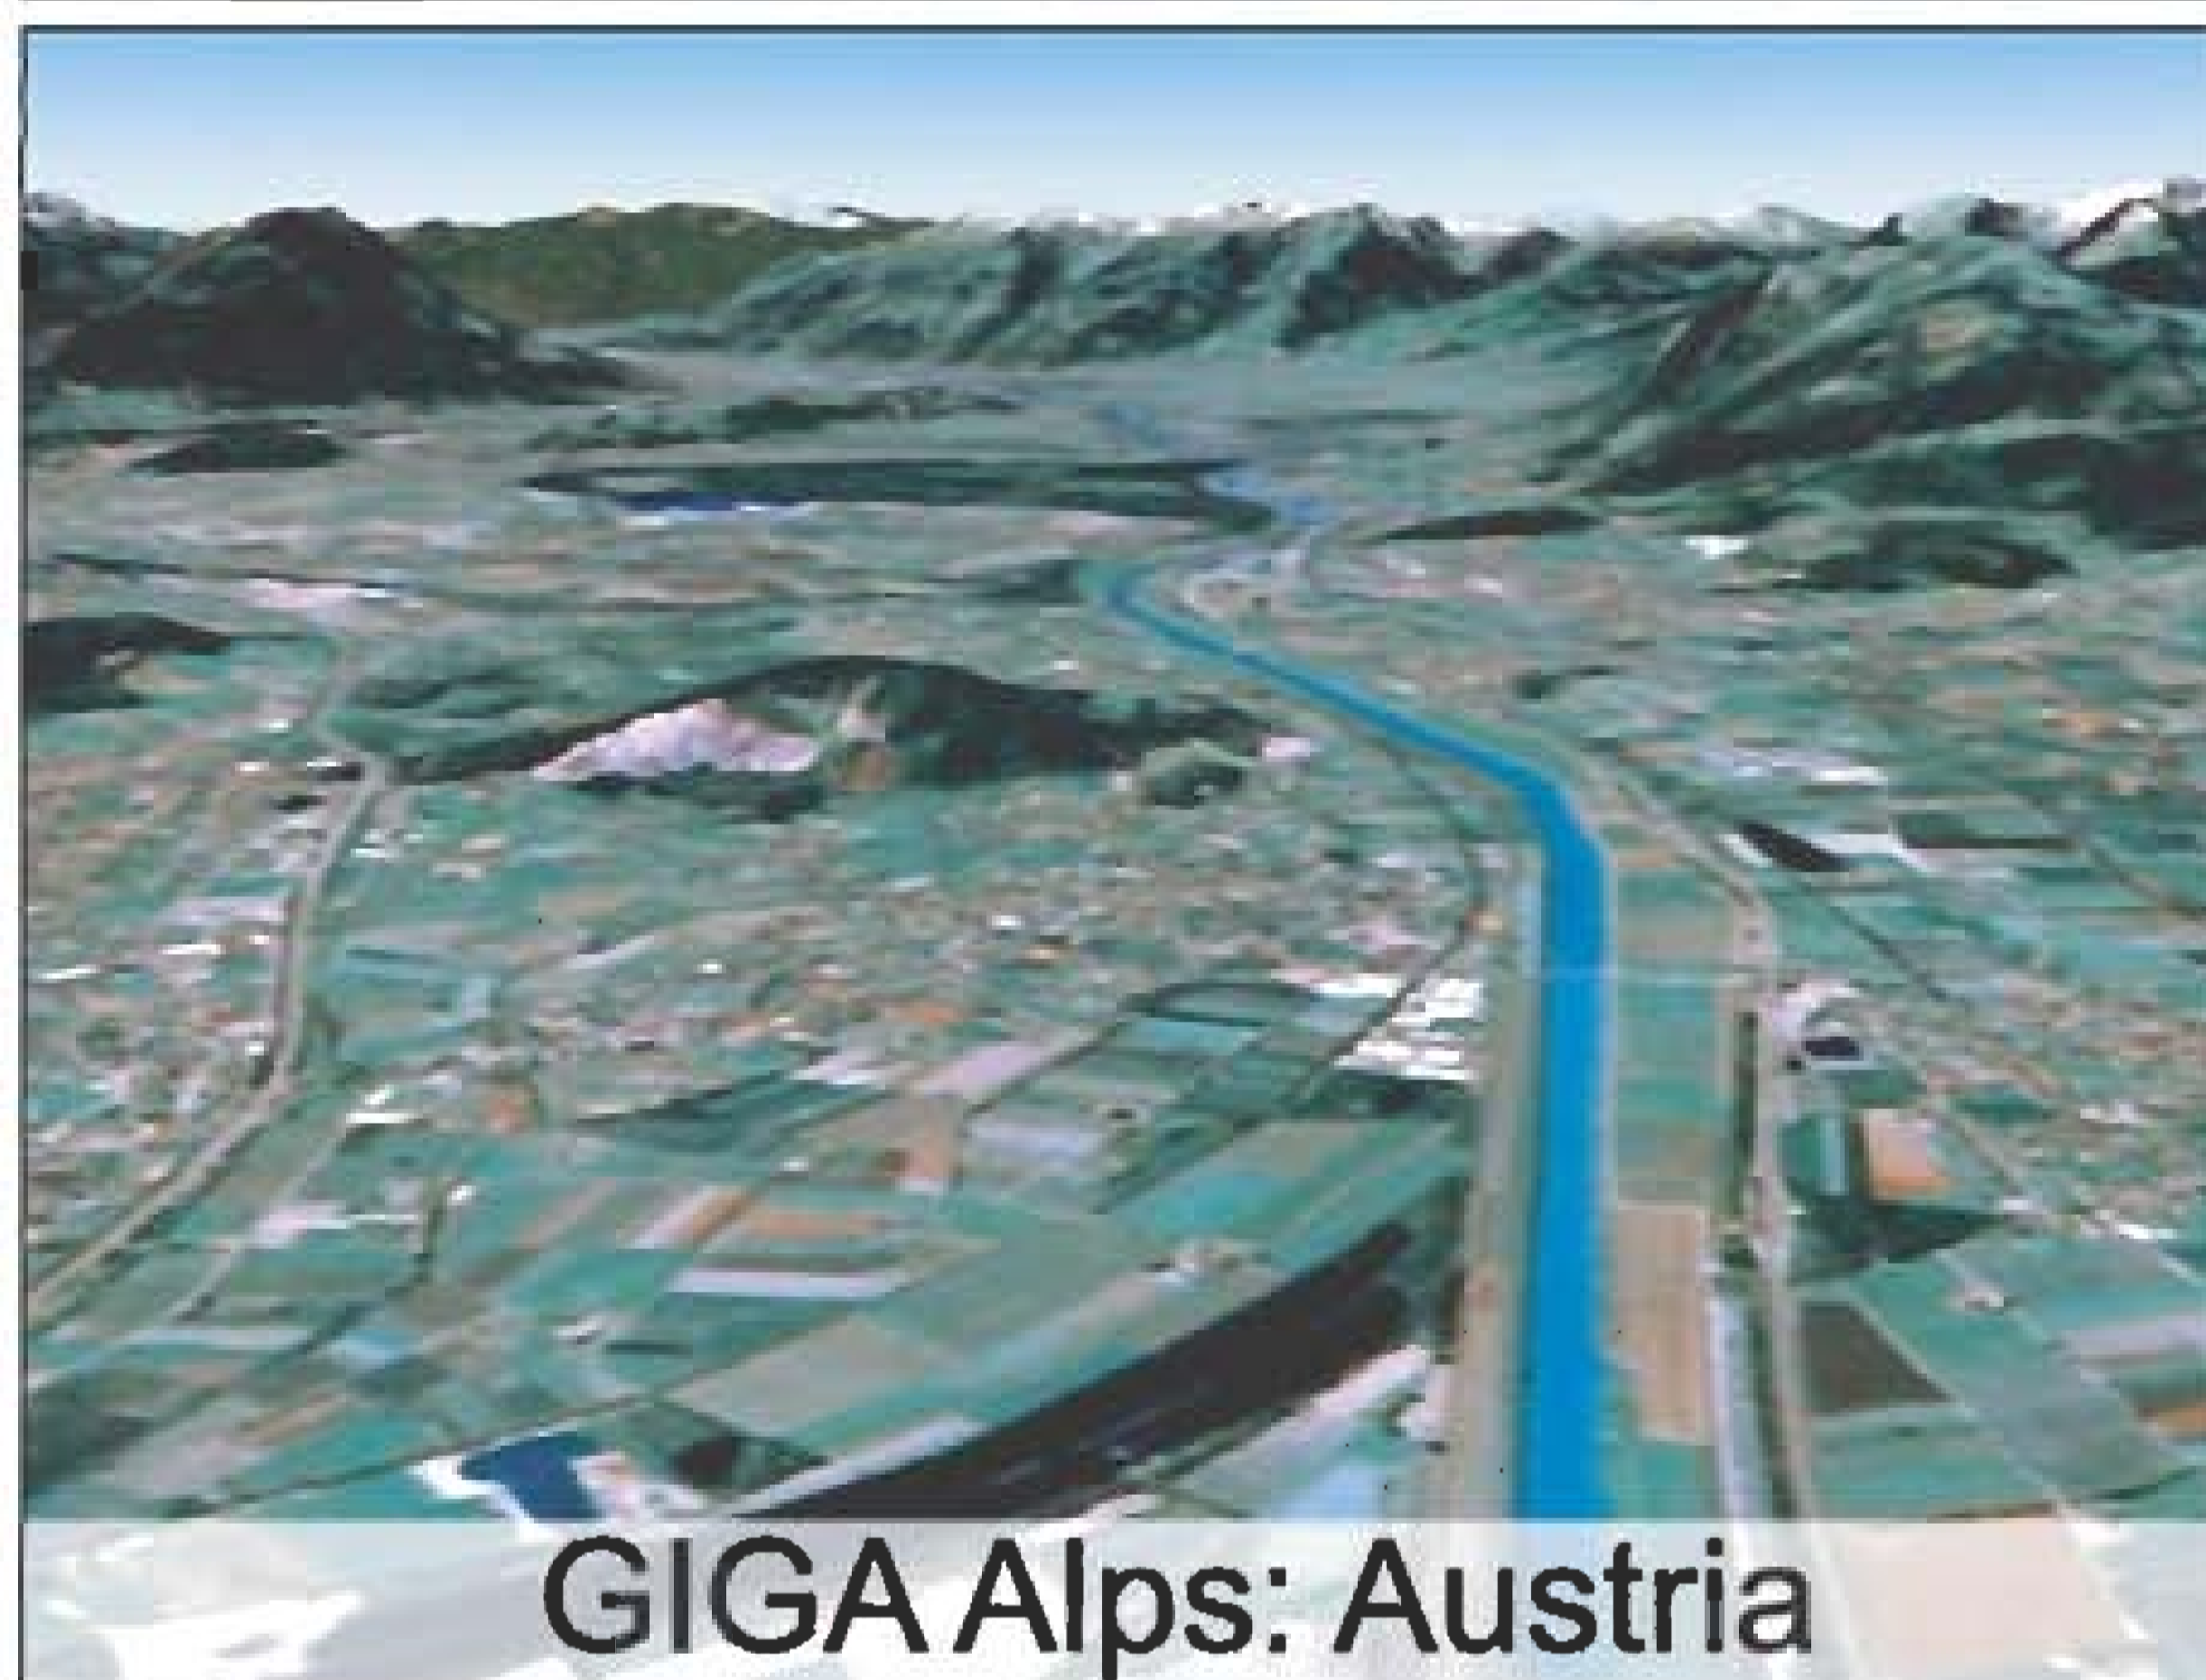

Standard without GIGA Scenery

with GIGA Scenery Zugspitze

GIGA Bodensee

GIGA Mosel

GIGA near Innsbruck

GIGA Garmisch

GIGA Alps: Switzerland

GIGA Alps: Austria

GIGA Salzburg

The first Satellite scenery add-on for Microsoft Flight Simulator 2004-2002, covering all of Germany, in several separate products for NORTH and SOUTH Germany. Enjoy endless hours of discovery flights all over Germany from the North- or Baltic sea to the Alps, along the Rhine, Danube, Elbe or Inn valley. Discover this beautiful country with this incredible new Satellite scenery upgrade while viewing the scenery below in realistic full detail: roads, rivers, cities, lakes, mountains or even the beautiful snow covered Alps and Zugspitze are all exactly where you would also find them in the real world.

This is the largest real german scenery ever developed by APOLLO for Flight Simulator, covering over 100.000 square kilometers. The new enhanced 80 meter-resolution terrain mesh makes mountains look more real. Volume 2, GIGA SOUTH Scenery includes all Germany south of Frankfurt plus many non-German cities incl: Luxemburg, Strassburg, Basle, Zurich, Salzburg and the Swiss-Austrian alps region. No more misplaced or generic, repetitive and boring texture patterns!

Zusätzlich enthalten: Luxemburg, Strassburg, Basel, Zürich, Salzburg u.a. Das neue 80 Meter Terrain Mesh sorgt für noch detailliertere Gebirge.

Kompatibel mit vielen anderen deutschen Szenerien.