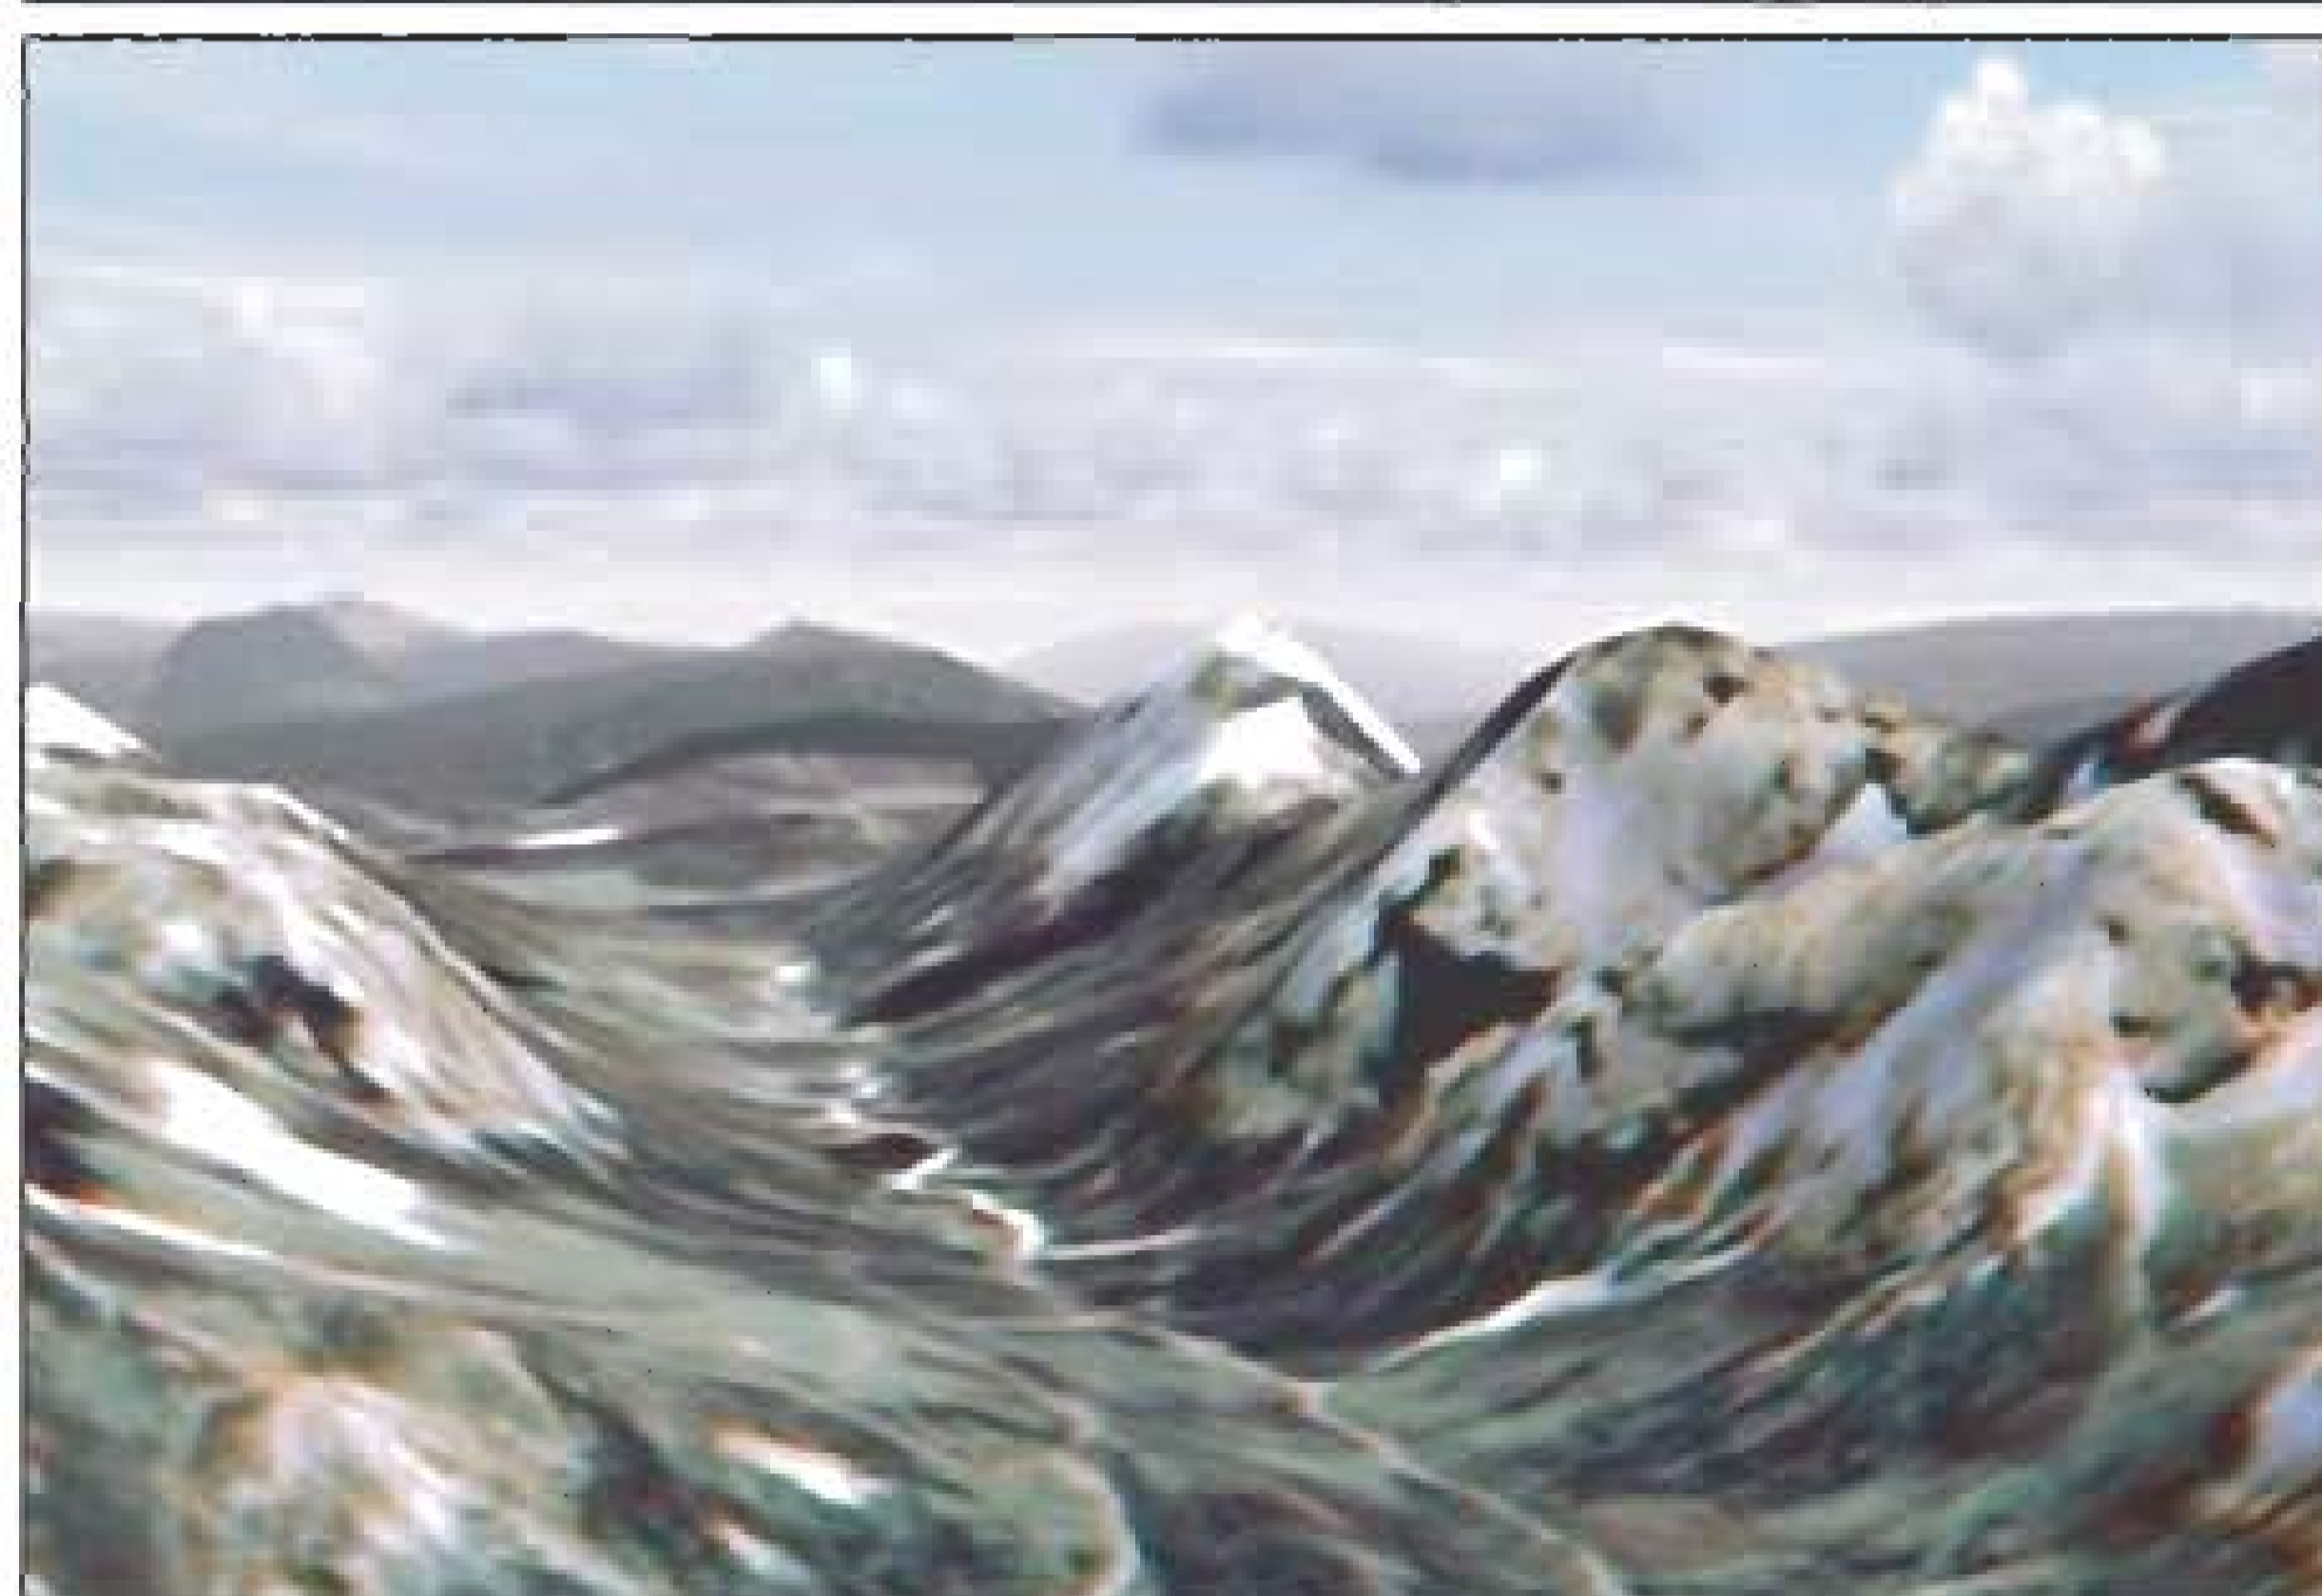

GIGA near Innsbruck